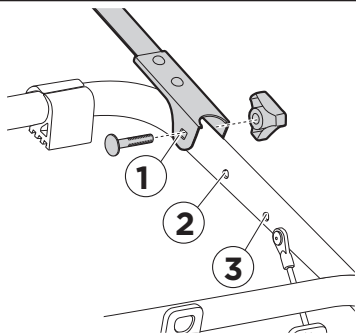

SUBARU Impreza, 5-dr Hatchback, 12-16	Does not cover the rear lights	-	1
SUBARU XV, 5-dr SUV, 12-16	Does not cover the rear lights	-	1
SUZUKI Alto, 3/5-dr Hatchback, 94-01	Does not cover the rear lights	-	2
SUZUKI Baleno, 5-dr Estate, 95-02	Does not cover the rear lights	-	2
SUZUKI Ignis, 3/5-dr Hatchback, 00-03	Lightboard 976 recommended	-	2
SUZUKI Swift, 3/5-dr Hatchback, 05-09	Does not cover the rear lights	-	2
SUZUKI SX4, 5-dr Hatchback, 06-	Does not cover the rear lights	-	1
TOYOTA Auris, 5-dr Hatchback, 13-	Lightboard 976 recommended	-	1
TOYOTA Corolla, 3/5-dr Hatchback, 02-04	Does not cover the rear lights	-	1
TOYOTA Yaris (Mk I), 3/5-dr Hatchback, 04-05	Does not cover the rear lights	-	2
TOYOTA Yaris (Mk II, III), 3/5-dr Hatchback, 05-	Does not cover the rear lights	-	1
VAUXHALL Astra (H), 5-dr Hatchback, 04-09	Does not cover the rear lights	9115	3
VAUXHALL Corsa, 3/5-dr Hatchback, 93-00	Does not cover the rear lights	-	2
VAUXHALL Corsa, 3/5-dr Hatchback, 01-05	Lightboard 976 recommended	-	1
VAUXHALL Corsa (D), 3/5-dr Hatchback, 06-14	Does not cover the rear lights	9115	3
VOLKSWAGEN Cross Polo, 5-dr Hatchback, 06-09	Does not cover the rear lights	-	2
VOLKSWAGEN Cross Polo, 5-dr Hatchback, 10-	Does not cover the rear lights	-	1
VOLKSWAGEN Fox, 3-dr Hatchback, 04-14	Does not cover the rear lights	9115	3
VOLKSWAGEN Golf II, III, 3/5-dr Hatchback, 84-91	Does not cover the rear lights	-	3
VOLKSWAGEN Golf IV, 3/5-dr Hatchback, 98-03	Does not cover the rear lights	-	2
VOLKSWAGEN Golf V, VI, VII 3/5-dr Hatchback, 04-	Does not cover the rear lights	9115	3
VOLKSWAGEN Golf VII Alltrack, 5-dr Estate, 15-	Does not cover the rear lights	9115	3
VOLKSWAGEN Golf VII SportCombi, 5-dr Estate, 13-	Does not cover the rear lights	9115	3
VOLKSWAGEN Lupo, 3-dr Hatchback, 97-05	Does not cover the rear lights	-	3
VOLKSWAGEN Passat Variant (B3/B4), 5-dr Estate, 88-96	Does not cover the rear lights	-	1
VOLKSWAGEN Polo (Mk III), 3/5-dr Hatchback, 95-01	Does not cover the rear lights	-	3
VOLKSWAGEN Polo Variant (Mk III), 5-dr Estate, 96-01	Does not cover the rear lights	-	1
VOLKSWAGEN Polo (Mk IV), 3/5-dr Hatchback, 02-09	Does not cover the rear lights	-	2
VOLKSWAGEN Polo (Mk V), 3/5-dr Hatchback, 10-	Does not cover the rear lights	-	1