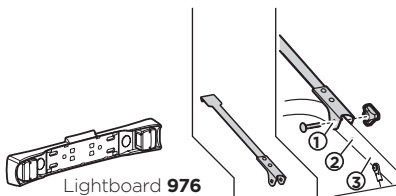

Lightboard 976

NISSAN Micra (K11), 3/5-dr Hatchback, 93-02	Does not cover the rear lights	-	1
NISSAN Note (E11), 5-dr Hatchback, 05-13	Lightboard 976 recommended	-	1
NISSAN Sunny, 3/5-dr Hatchback, 86-90	Does not cover the rear lights	-	1
NISSAN Sunny, 3/5-dr Hatchback, 95-99	Does not cover the rear lights	9111	1
OPEL Astra (H), 5-dr Hatchback, 04-09	Does not cover the rear lights	9115	3
OPEL Corsa, 3/5-dr Hatchback, 93-00	Does not cover the rear lights	-	2
OPEL Corsa, 3/5-dr Hatchback, 01-05	Lightboard 976 recommended	-	1
OPEL Corsa (D), 3/5-dr Hatchback, 06-14	Does not cover the rear lights	9115	3
PEUGEOT 106, 3/5-dr Hatchback, 92-04	Does not cover the rear lights	-	2
PEUGEOT 206, 3/5-dr Hatchback, 98-08	Does not cover the rear lights	-	2
PEUGEOT 206+, 3/5-dr Hatchback, 09-12	Does not cover the rear lights	-	2
PEUGEOT 207, 3/5-dr Hatchback, 06-12	Does not cover the rear lights	9115	3
PEUGEOT 307, 3/5-dr Hatchback, 01-08	Does not cover the rear lights	-	2
PEUGEOT 308, 3/5dr Hatchback, 07-13	Does not cover the rear lights	-	1
PEUGEOT 1007, 3-dr Hatchback, 05-09	Does not cover the rear lights	-	2
PEUGEOT 3008, 5-dr SUV, 09-16	Does not cover the rear lights	9115	3
RENAULT Clio III, 3/5-dr Hatchback, 05-12	Does not cover the rear lights	-	1
RENAULT Sandero II, 5-dr Hatchback, 13-	Does not cover the rear lights	9115	2
RENAULT Sandero StepWay II, 5-dr SUV, 13-	Does not cover the rear lights	9115	2
RENAULT Twingo, 3-dr Hatchback, 93-07	Does not cover the rear lights	-	2
RENAULT Twingo II, 3-dr Hatchback, 07-14	Does not cover the rear lights	-	2
SEAT Arosa, 3-dr Hatchback, 98-05	Does not cover the rear lights	-	3
SEAT Exeo, 5-dr Estate, 09-13	Does not cover the rear lights	-	1
SEAT Ibiza, 3/5-dr Hatchback, 93-99	Does not cover the rear lights	-	2
SEAT Leon II, 5-dr Hatchback, 05-12	Does not cover the rear lights	9115	3
SKODA Fabia (Mk I), 5-dr Hatchback, 00-07	Does not cover the rear lights	-	1
SKODA Octavia, 5-dr Estate, 98-04	Does not cover the rear lights	-	1
SKODA Octavia (Mk III), 5-dr Estate, 13-	Does not cover the rear lights	9115	1
SKODA Octavia Scout (Mk III), 5-dr Estate, 14-	Does not cover the rear lights	9115	1