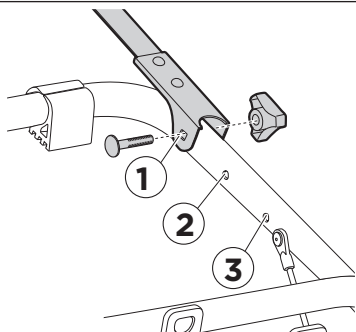

Lightboard 976

NISSAN Micra (K11), 3/5-dr Hatchback, 93-02	Does not cover the rear lights	-	1
NISSAN Note (E11), 5-dr Hatchback, 05-13	Lightboard 976 recommended	-	1
NISSAN Sunny, 3/5-dr Hatchback, 86-90	Does not cover the rear lights	-	1
NISSAN Sunny, 3/5-dr Hatchback, 95-99	Does not cover the rear lights	9111	1
OPEL Astra (H), 5-dr Hatchback, 04-09	Does not cover the rear lights	9115	3
OPEL Corsa, 3/5-dr Hatchback, 93-00	Does not cover the rear lights	-	2
OPEL Corsa, 3/5-dr Hatchback, 01-05	Lightboard 976 recommended	-	1
OPEL Corsa (D), 3/5-dr Hatchback, 06-14	Does not cover the rear lights	9115	3
PEUGEOT 106, 3/5-dr Hatchback, 92-04	Does not cover the rear lights	-	2
PEUGEOT 206, 3/5-dr Hatchback, 98-08	Does not cover the rear lights	-	2
PEUGEOT 206+, 3/5-dr Hatchback, 09-12	Does not cover the rear lights	-	2
PEUGEOT 207, 3/5-dr Hatchback, 06-12	Does not cover the rear lights	9115	3
PEUGEOT 307, 3/5-dr Hatchback, 01-08	Does not cover the rear lights	-	2
PEUGEOT 308, 3/5dr Hatchback, 07-13	Does not cover the rear lights	-	1
PEUGEOT 1007, 3-dr Hatchback, 05-09	Does not cover the rear lights	-	2
PEUGEOT 3008, 5-dr SUV, 09-16	Does not cover the rear lights	9115	3
RENAULT Clio III, 3/5-dr Hatchback, 05-12	Does not cover the rear lights	-	1
RENAULT Sandero II, 5-dr Hatchback, 13-	Does not cover the rear lights	9115	2
RENAULT Sandero StepWay II, 5-dr SUV, 13-	Does not cover the rear lights	9115	2
RENAULT Twingo, 3-dr Hatchback, 93-07	Does not cover the rear lights	-	2
RENAULT Twingo II, 3-dr Hatchback, 07-14	Does not cover the rear lights	-	2
SEAT Arosa, 3-dr Hatchback, 98-05	Does not cover the rear lights	-	3
SEAT Exeo, 5-dr Estate, 09-13	Does not cover the rear lights	-	1
SEAT Ibiza, 3/5-dr Hatchback, 93-99	Does not cover the rear lights	-	2
SEAT Leon II, 5-dr Hatchback, 05-12	Does not cover the rear lights	9115	3
SKODA Fabia (Mk I), 5-dr Hatchback, 00-07	Does not cover the rear lights	-	1
SKODA Octavia, 5-dr Estate, 98-04	Does not cover the rear lights	-	1
SKODA Octavia (Mk III), 5-dr Estate, 13-	Does not cover the rear lights	9115	1
SKODA Octavia Scout (Mk III), 5-dr Estate, 14-	Does not cover the rear lights	9115	1