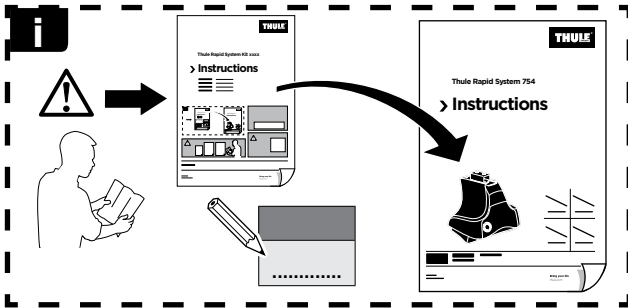

Thule Rapid System Kit 1205

> Instructions

TOYOTA Corolla, 4-dr Sedan, 00-06 (JPN)

TOYOTA Corolla, 5-dr Estate, 00-06

TOYOTA Corolla, 5-dr Hatchback, 02-04, 05-06

TOYOTA Corolla Runx, 5-dr Hatchback, 01-04, 05-06

TOYOTA Alex, 5-dr Hatchback, 01-04, 05-08

ISO 11154-E

141205

C.20120625
519-1205-02

Bring your life
thule.com