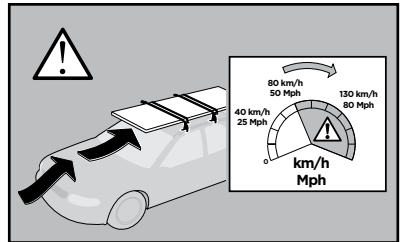

Thule Rapid System Kit 1205

> Instructions

TOYOTA Corolla, 4-dr Sedan, 00-06 (JPN)

TOYOTA Corolla, 5-dr Estate, 00-06

TOYOTA Corolla, 5-dr Hatchback, 02-04, 05-06

TOYOTA Corolla Runx, 5-dr Hatchback, 01-04, 05-06

TOYOTA Alex, 5-dr Hatchback, 01-04, 05-08

ISO 11154-E

141205

C.20120625
519-1205-02

Bring your life
thule.com