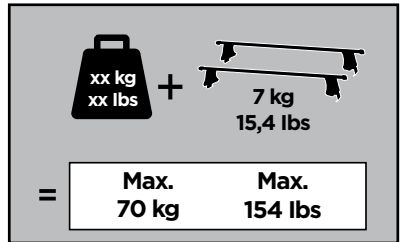

Thule Rapid System Kit 1205

> Instructions

TOYOTA Corolla, 4-dr Sedan, 00-06 (JPN)

TOYOTA Corolla, 5-dr Estate, 00-06

TOYOTA Corolla, 5-dr Hatchback, 02-04, 05-06

TOYOTA Corolla Runx, 5-dr Hatchback, 01-04, 05-06

TOYOTA Alex, 5-dr Hatchback, 01-04, 05-08

ISO 11154-E

141205

C.20120625
519-1205-02

Bring your life
thule.com