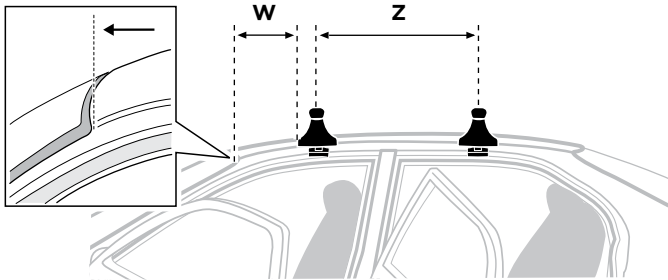

W (mm)	Z (mm)	W (inch)	Z (inch)
TOYOTA Corolla, 5-dr Hatchback, 02-04, 05-06	240	710	9 1/2	28
TOYOTA Corolla Runx, 5-dr Hatchback, 01-04, 05-06	240	710	9 1/2	28
TOYOTA Alex, 5-dr Hatchback, 01-04, 05-08	240	710	9 1/2	28