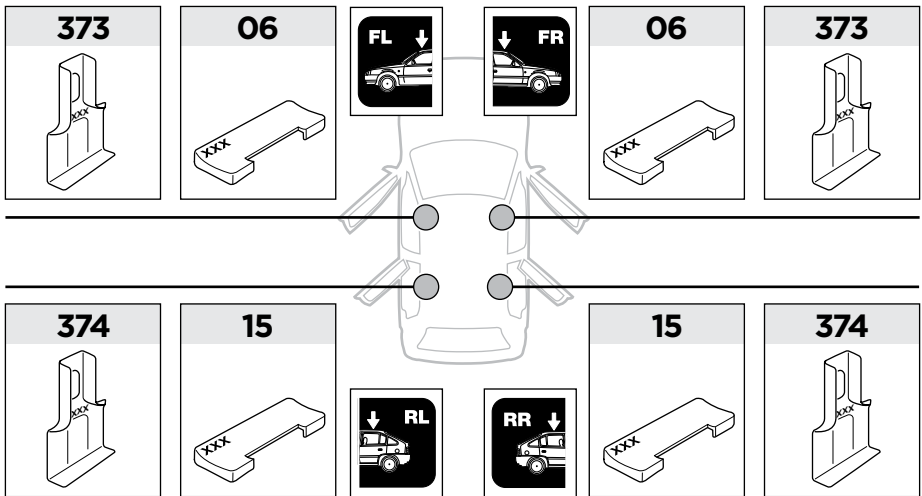

TOYOTA Corolla,
5-dr Estate, 00-06