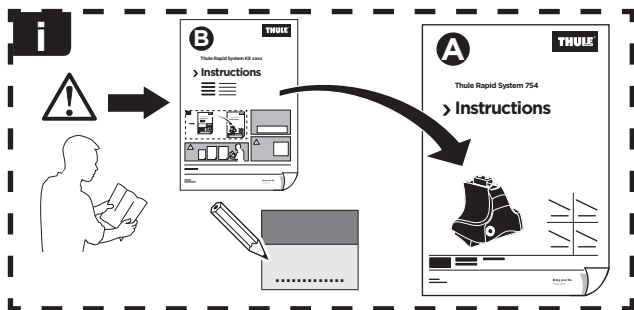

Thule Rapid System Kit 1339

> Instructions

NISSAN Presage, 5-dr MPV, 03-

ISO 11154-E

141339

C.20130619
519-1339-01

Bring your life
thule.com

160 x2

19 x2

593 x2

594 x2

x1

x1

1

	X (scale)	X (mm)	X (inch)
NISSAN Presage, 5-dr MPV, 03-	45,5	1106	43 1/2

	Y (scale)	Y (mm)	Y (inch)
NISSAN Presage, 5-dr MPV, 03-	36	1011	39 3/4

2

NISSAN Presage, 5-dr MPV, 03-

3

	W (mm)	Z (mm)	W (inch)	Z (inch)
NISSAN Presage, 5-dr MPV, 03-	470	700	18 1/2	27 1/2