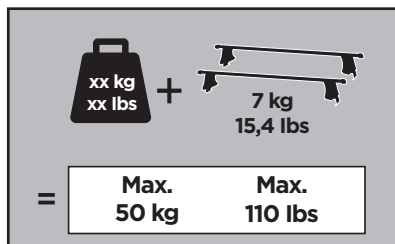

ISO 11154-E

141339

C.20130619
519-1339-01

Bring your life
thule.com