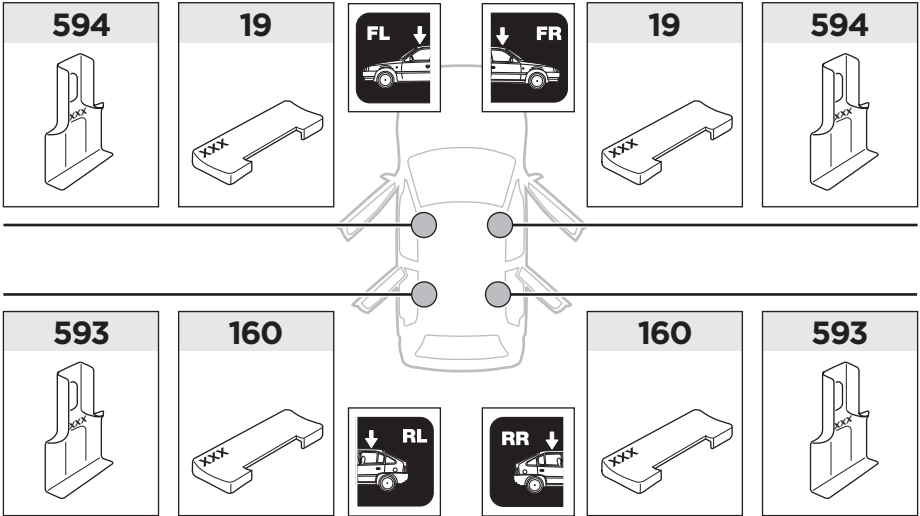

19 x2

593 x2

594 x2

x1

x1

1

	X (scale)	X (mm)	X (inch)
NISSAN Presage, 5-dr MPV, 03-	45,5	1106	43 1/2

	Y (scale)	Y (mm)	Y (inch)
NISSAN Presage, 5-dr MPV, 03-	36	1011	39 3/4

2

NISSAN Presage, 5-dr MPV, 03-

3

	W (mm)	Z (mm)	W (inch)	Z (inch)
NISSAN Presage, 5-dr MPV, 03-	470	700	18 1/2	27 1/2