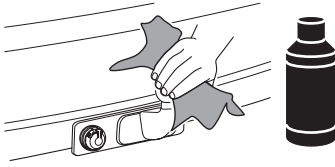

924001

CITY CRASH
Complies with ISO norm

14,2 kg

925001

CITY CRASH
Complies with ISO norm

14,1 kg

i

22-80 mm