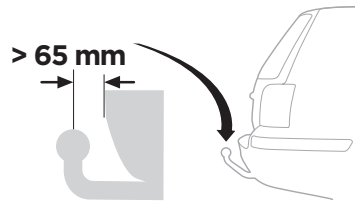

924001

CITY CRASH
Complies with ISO norm

14,2 kg

925001

CITY CRASH
Complies with ISO norm

14,1 kg

i

22-80 mm