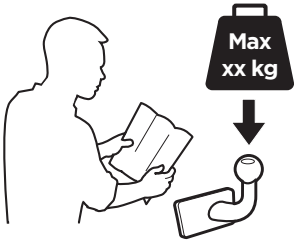

i

40 kg	 14,2 kg	Max 25,8 kg
50 kg		Max 35,8 kg
60 kg		Max 45,8 kg
>61 kg		Max 46 kg

1

A

B

C

D