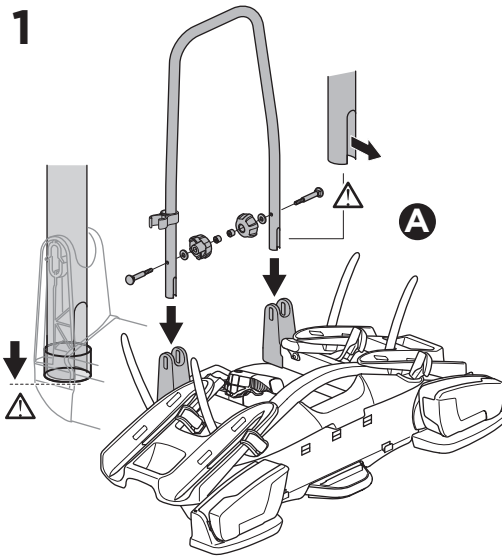

40 kg	 14,2 kg	Max 25,8 kg
50 kg		Max 35,8 kg
60 kg		Max 45,8 kg
>61 kg		Max 46 kg

1