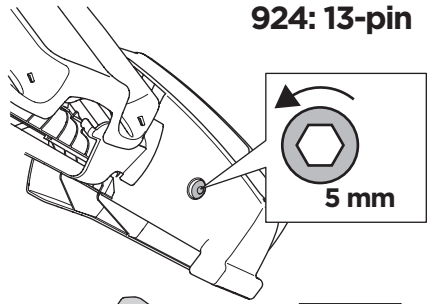

B

924: 13-pin