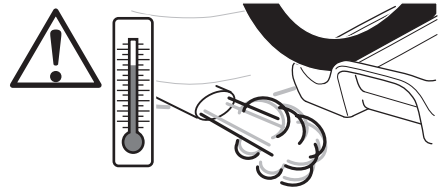

924001

CITY CRASH
Complies with ISO norm

14,2 kg

925001

CITY CRASH
Complies with ISO norm

14,1 kg

i

22-80 mm