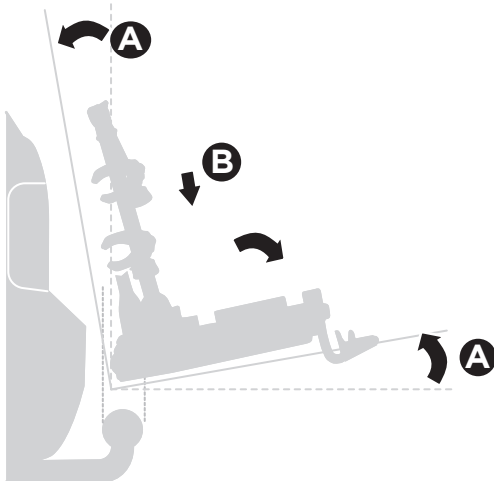

924001

CITY CRASH
Complies with ISO norm

14,2 kg

925001

CITY CRASH
Complies with ISO norm

14,1 kg

i

22-80 mm